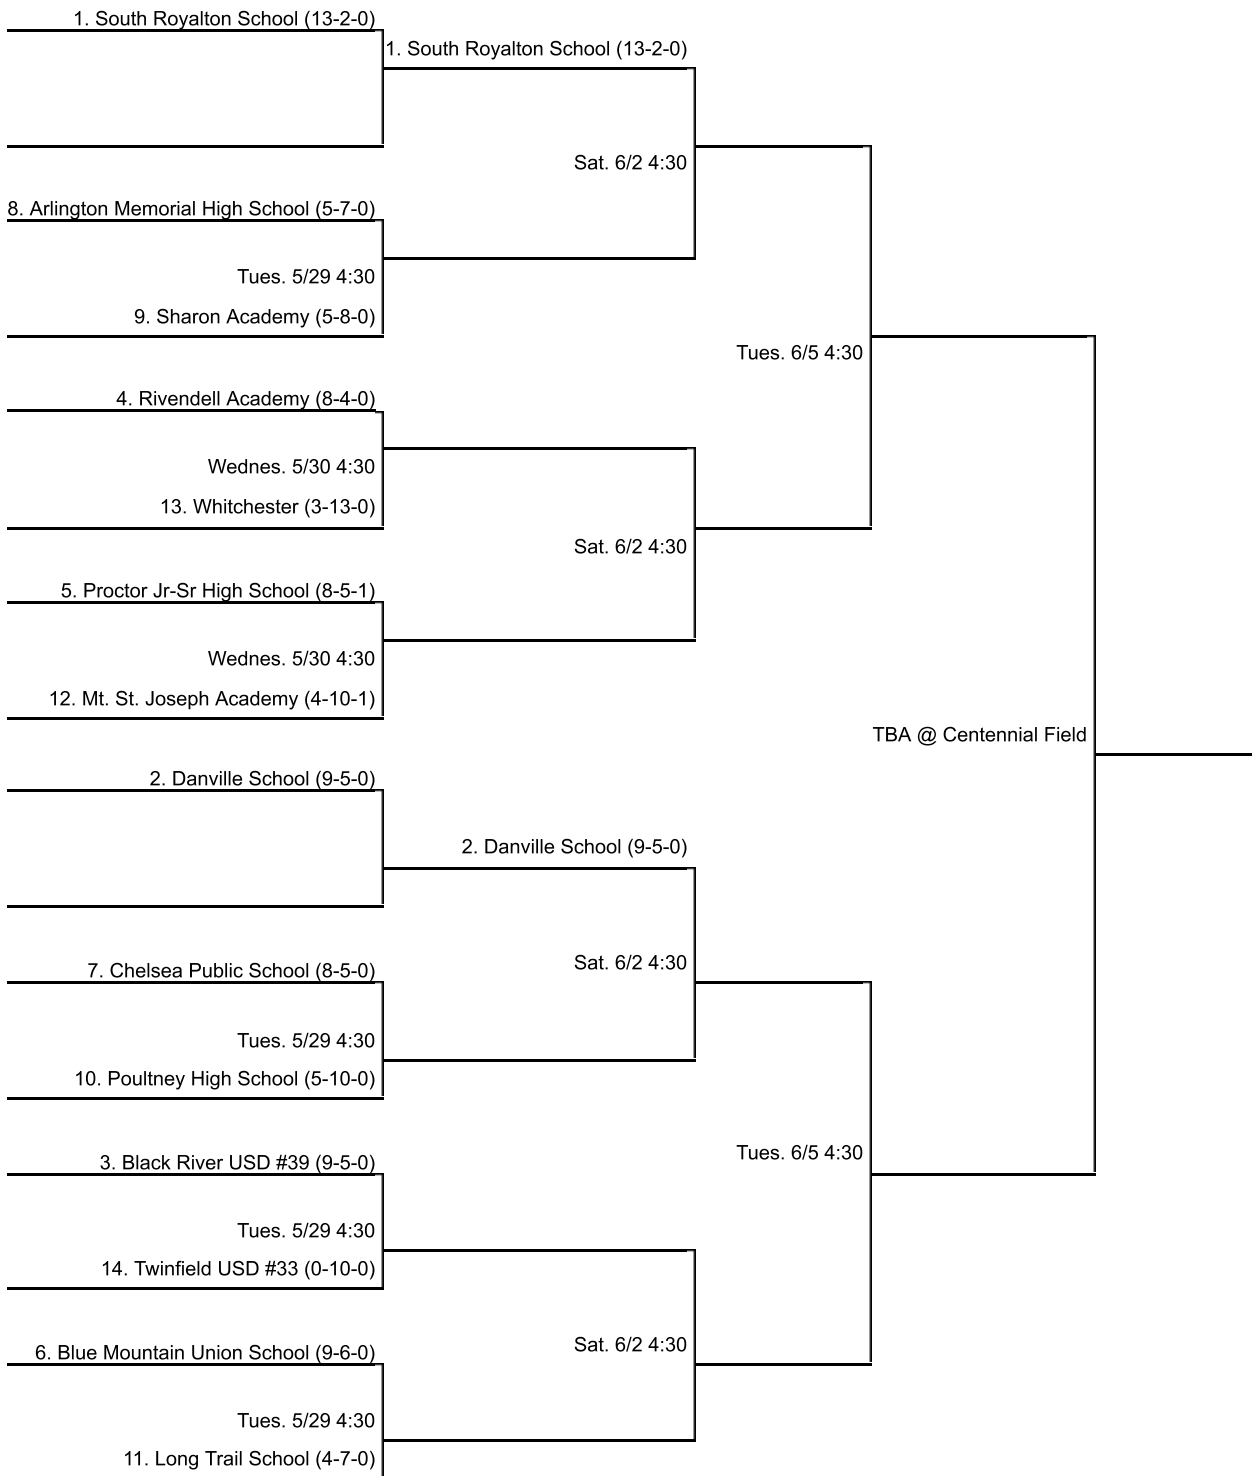

Vermont Principals' Association Pairings Chart 2018, baseball, div 4

Teams will maintain their original seed throughout the tournament.